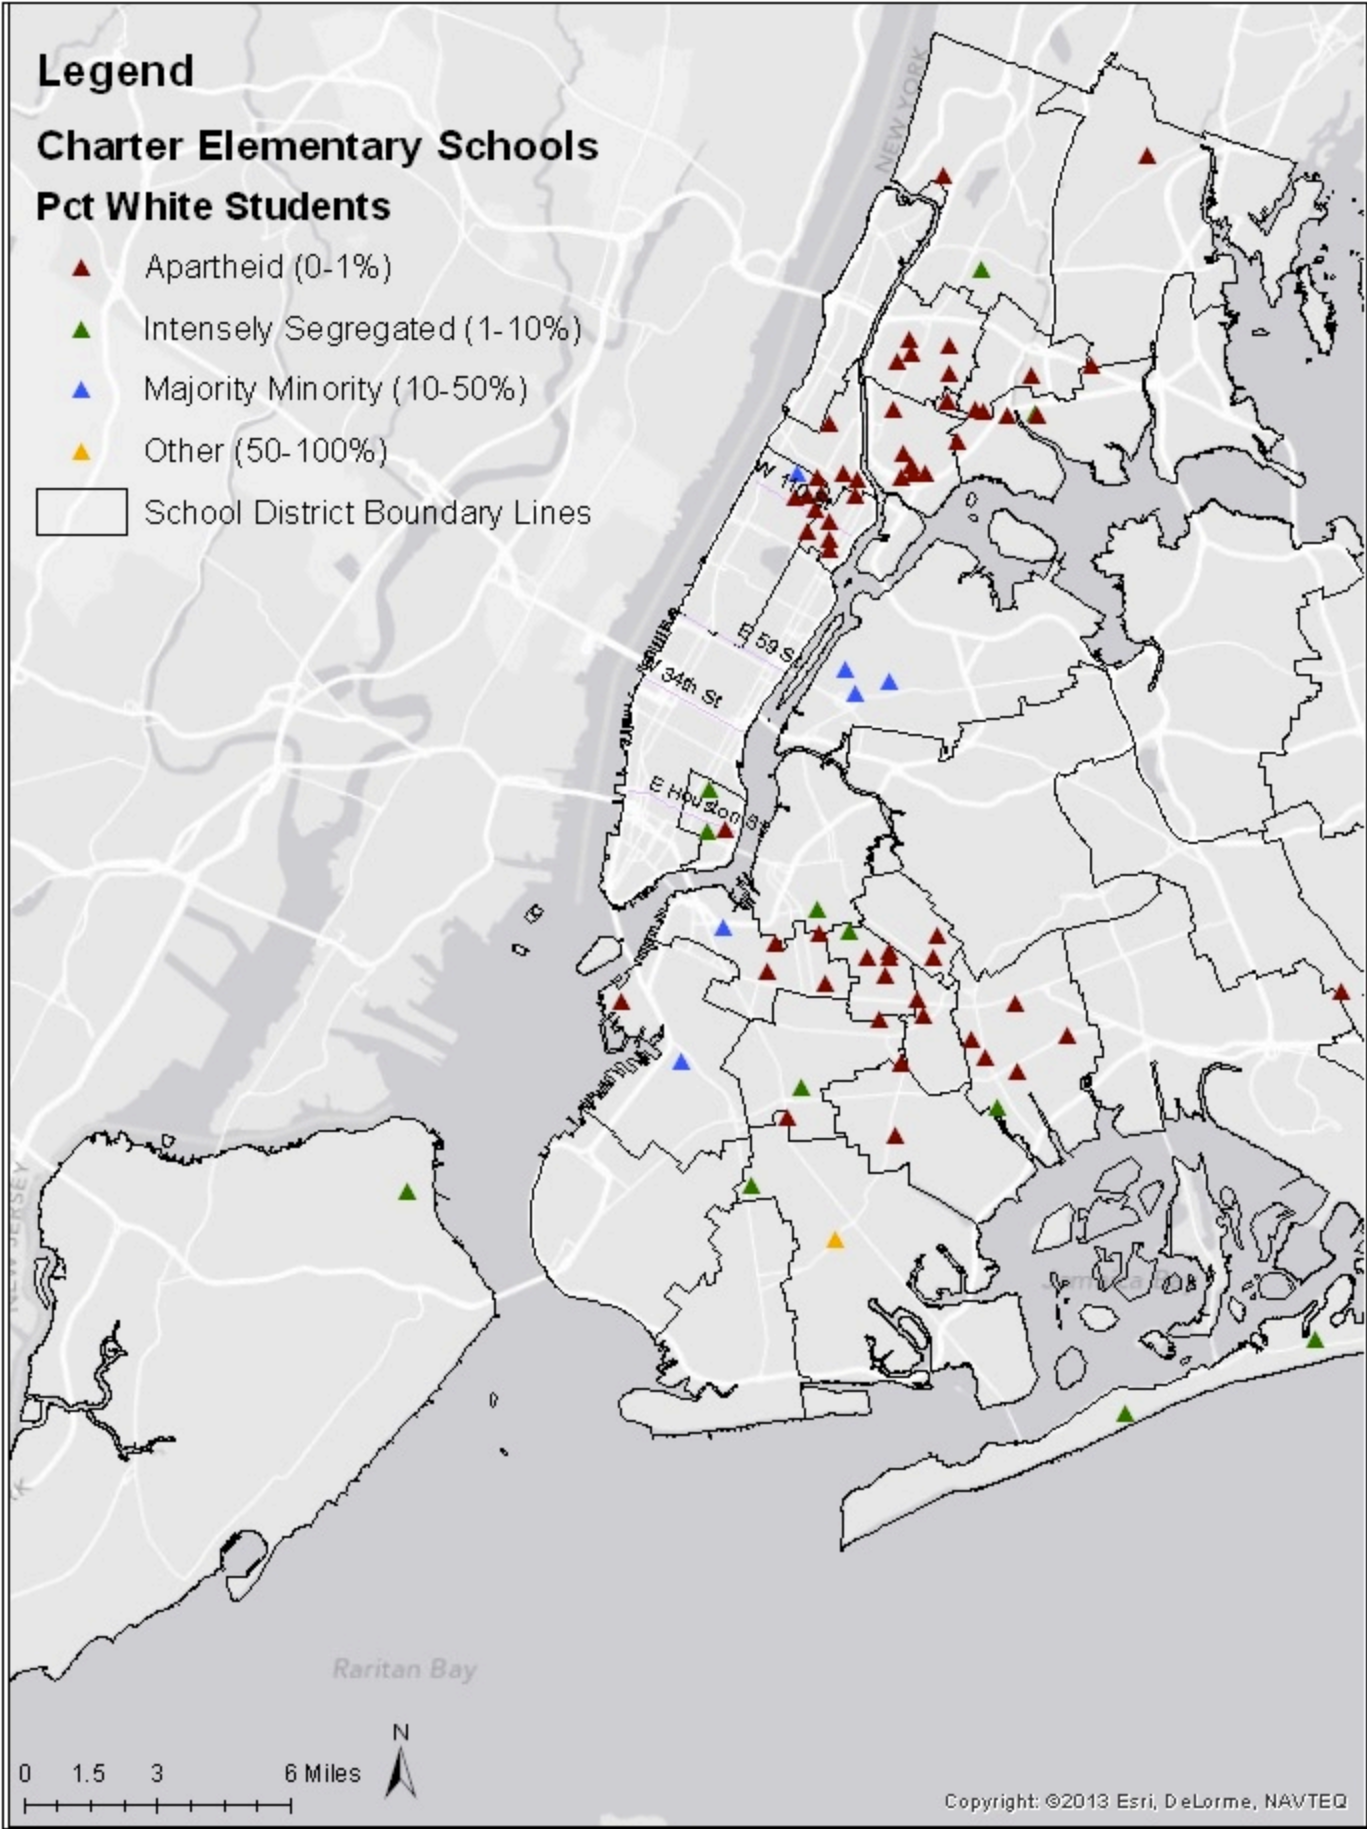

Minority Concentration of Elementary Schools in NYC, 2010-2011

Minority Concentration of Elementary Schools in NYC, 2010-2011

Minority Concentration of Charter Elementary Schools in NYC, 2010-2011

Minority Concentration of Charter Elementary Schools in NYC, 2010-2011

Minority Concentration of Traditional Elementary Schools in NYC, 2010-2011

Minority Concentration of Traditional Elementary Schools in NYC, 2010-2011

Minority Concentration of Public Schools in Erie County, 1989-1990