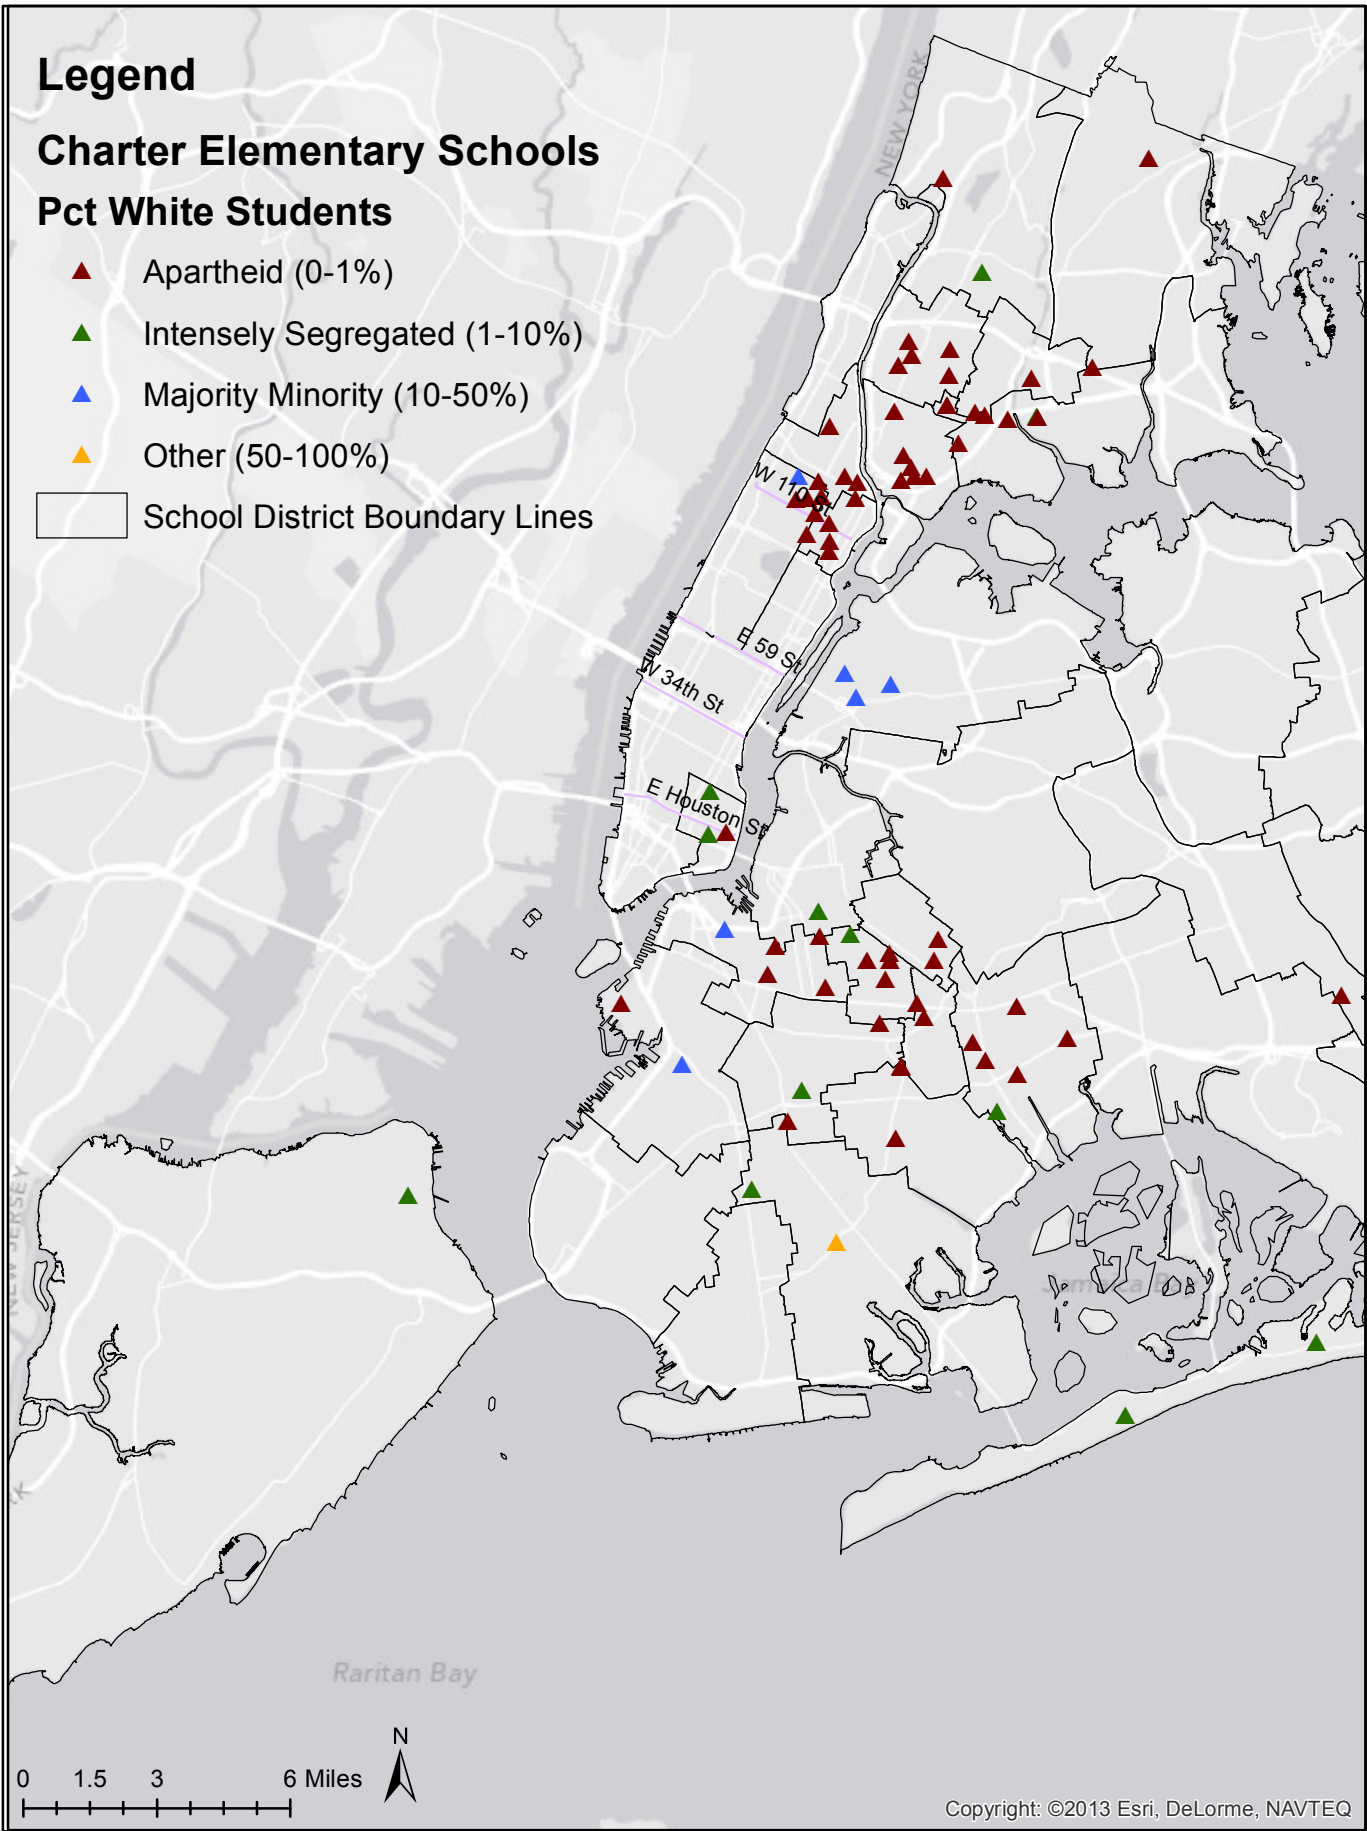

Minority Concentration of Elementary Schools in NYC, 2010-2011

Minority Concentration of Elementary Schools in NYC, 2010-2011

Minority Concentration of Charter Elementary Schools in NYC, 2010-2011

Minority Concentration of Charter Elementary Schools in NYC, 2010-2011

Minority Concentration of Traditional Elementary Schools in NYC, 2010-2011

Minority Concentration of Traditional Elementary Schools in NYC, 2010-2011

Minority Concentration of Public Schools in Erie County, 1989-1990