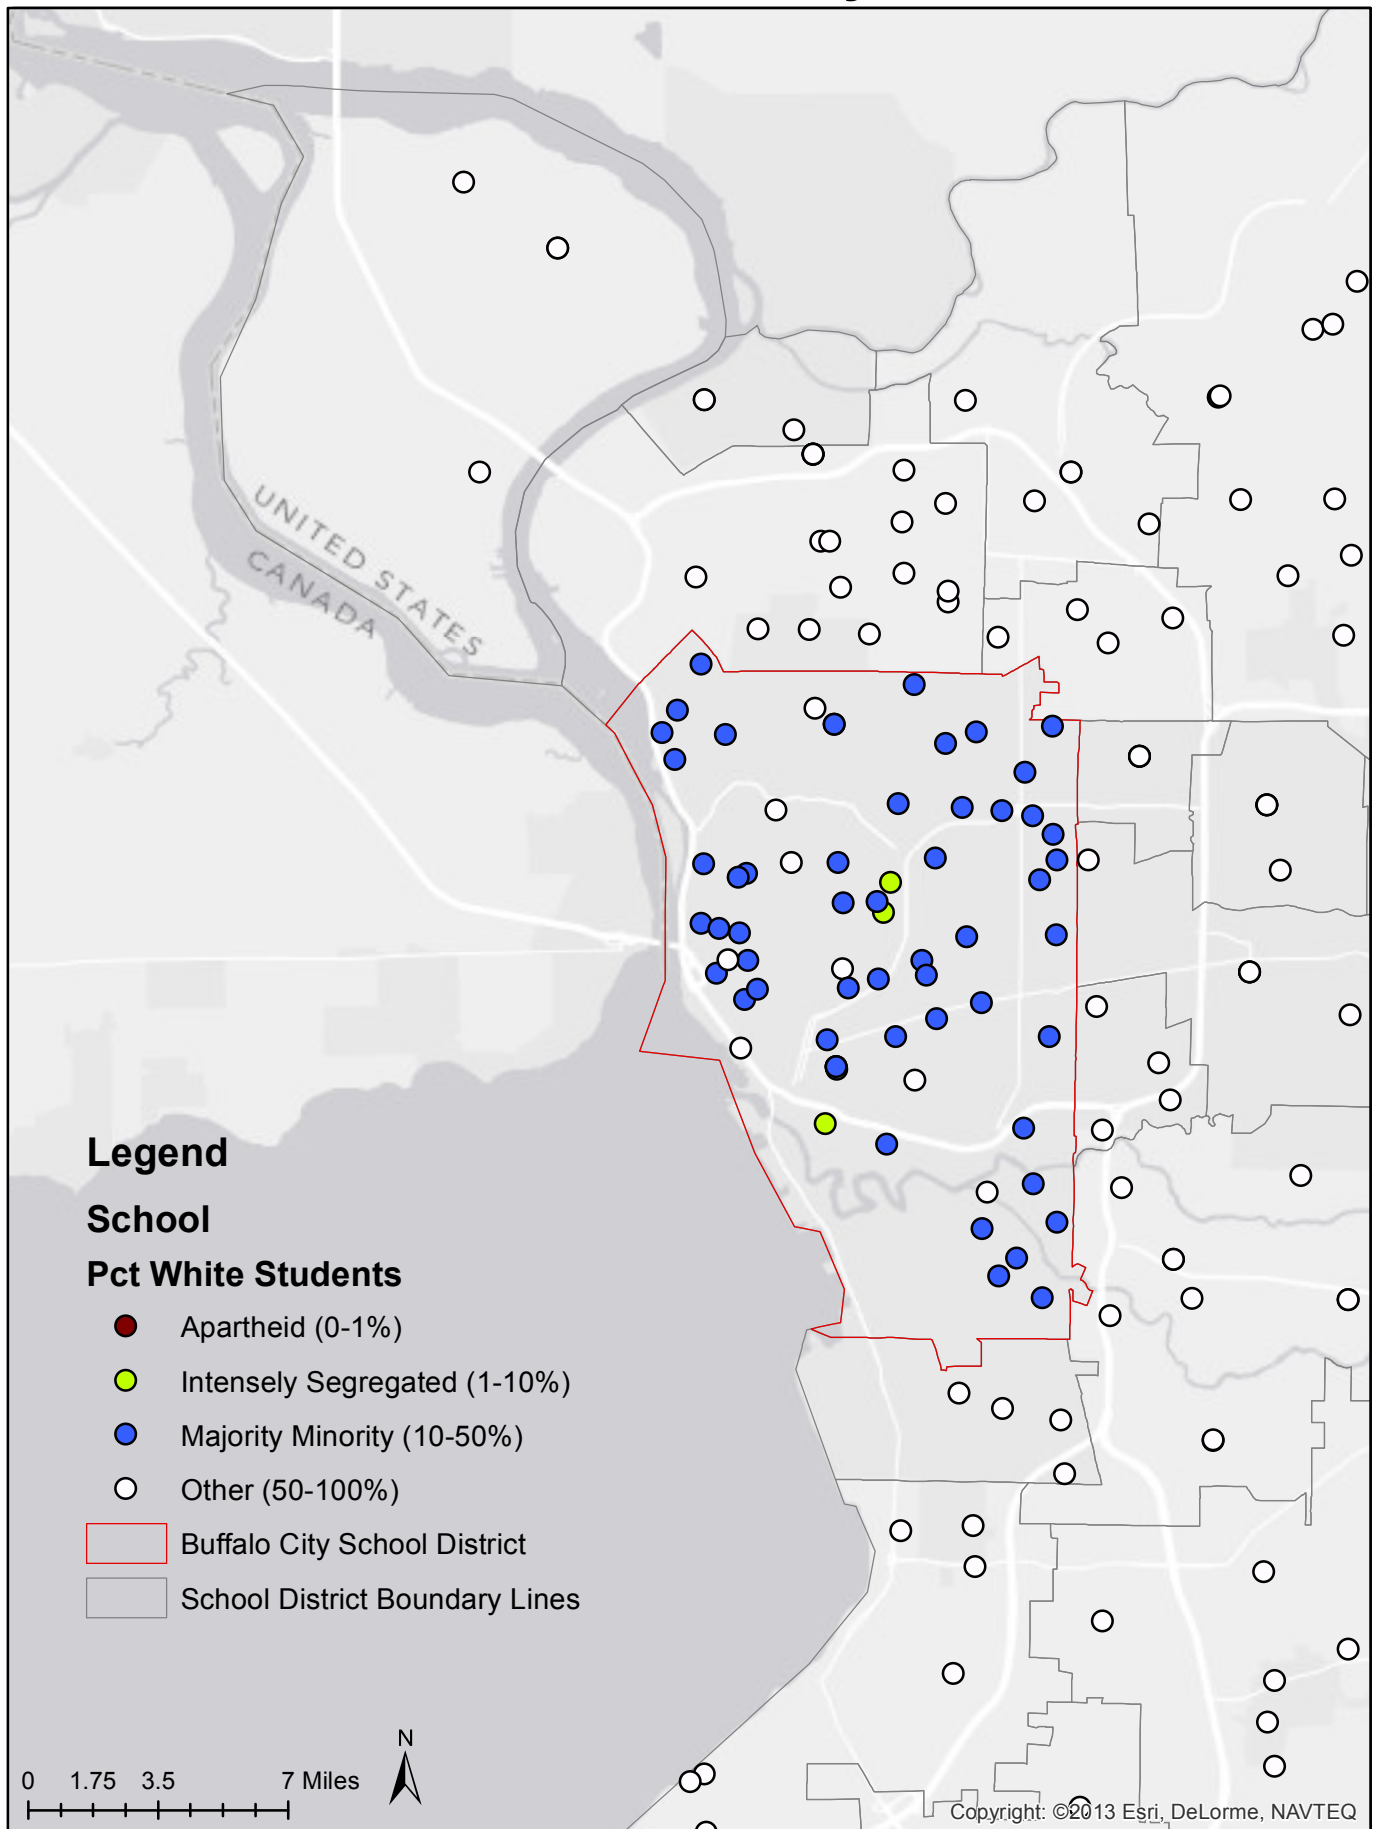

Minority Concentration of Elementary Schools in NYC, 2010-2011

Minority Concentration of Elementary Schools in NYC, 2010-2011

Minority Concentration of Charter Elementary Schools in NYC, 2010-2011

Minority Concentration of Charter Elementary Schools in NYC, 2010-2011

Minority Concentration of Traditional Elementary Schools in NYC, 2010-2011

Minority Concentration of Traditional Elementary Schools in NYC, 2010-2011

Minority Concentration of Public Schools in Erie County, 1989-1990

Minority Concentration of Public Schools in Erie County, 1989-1990

Minority Concentration of Public Schools in Erie County, 2010-2011

Minority Concentration of Public Schools in Erie County, 2010-2011