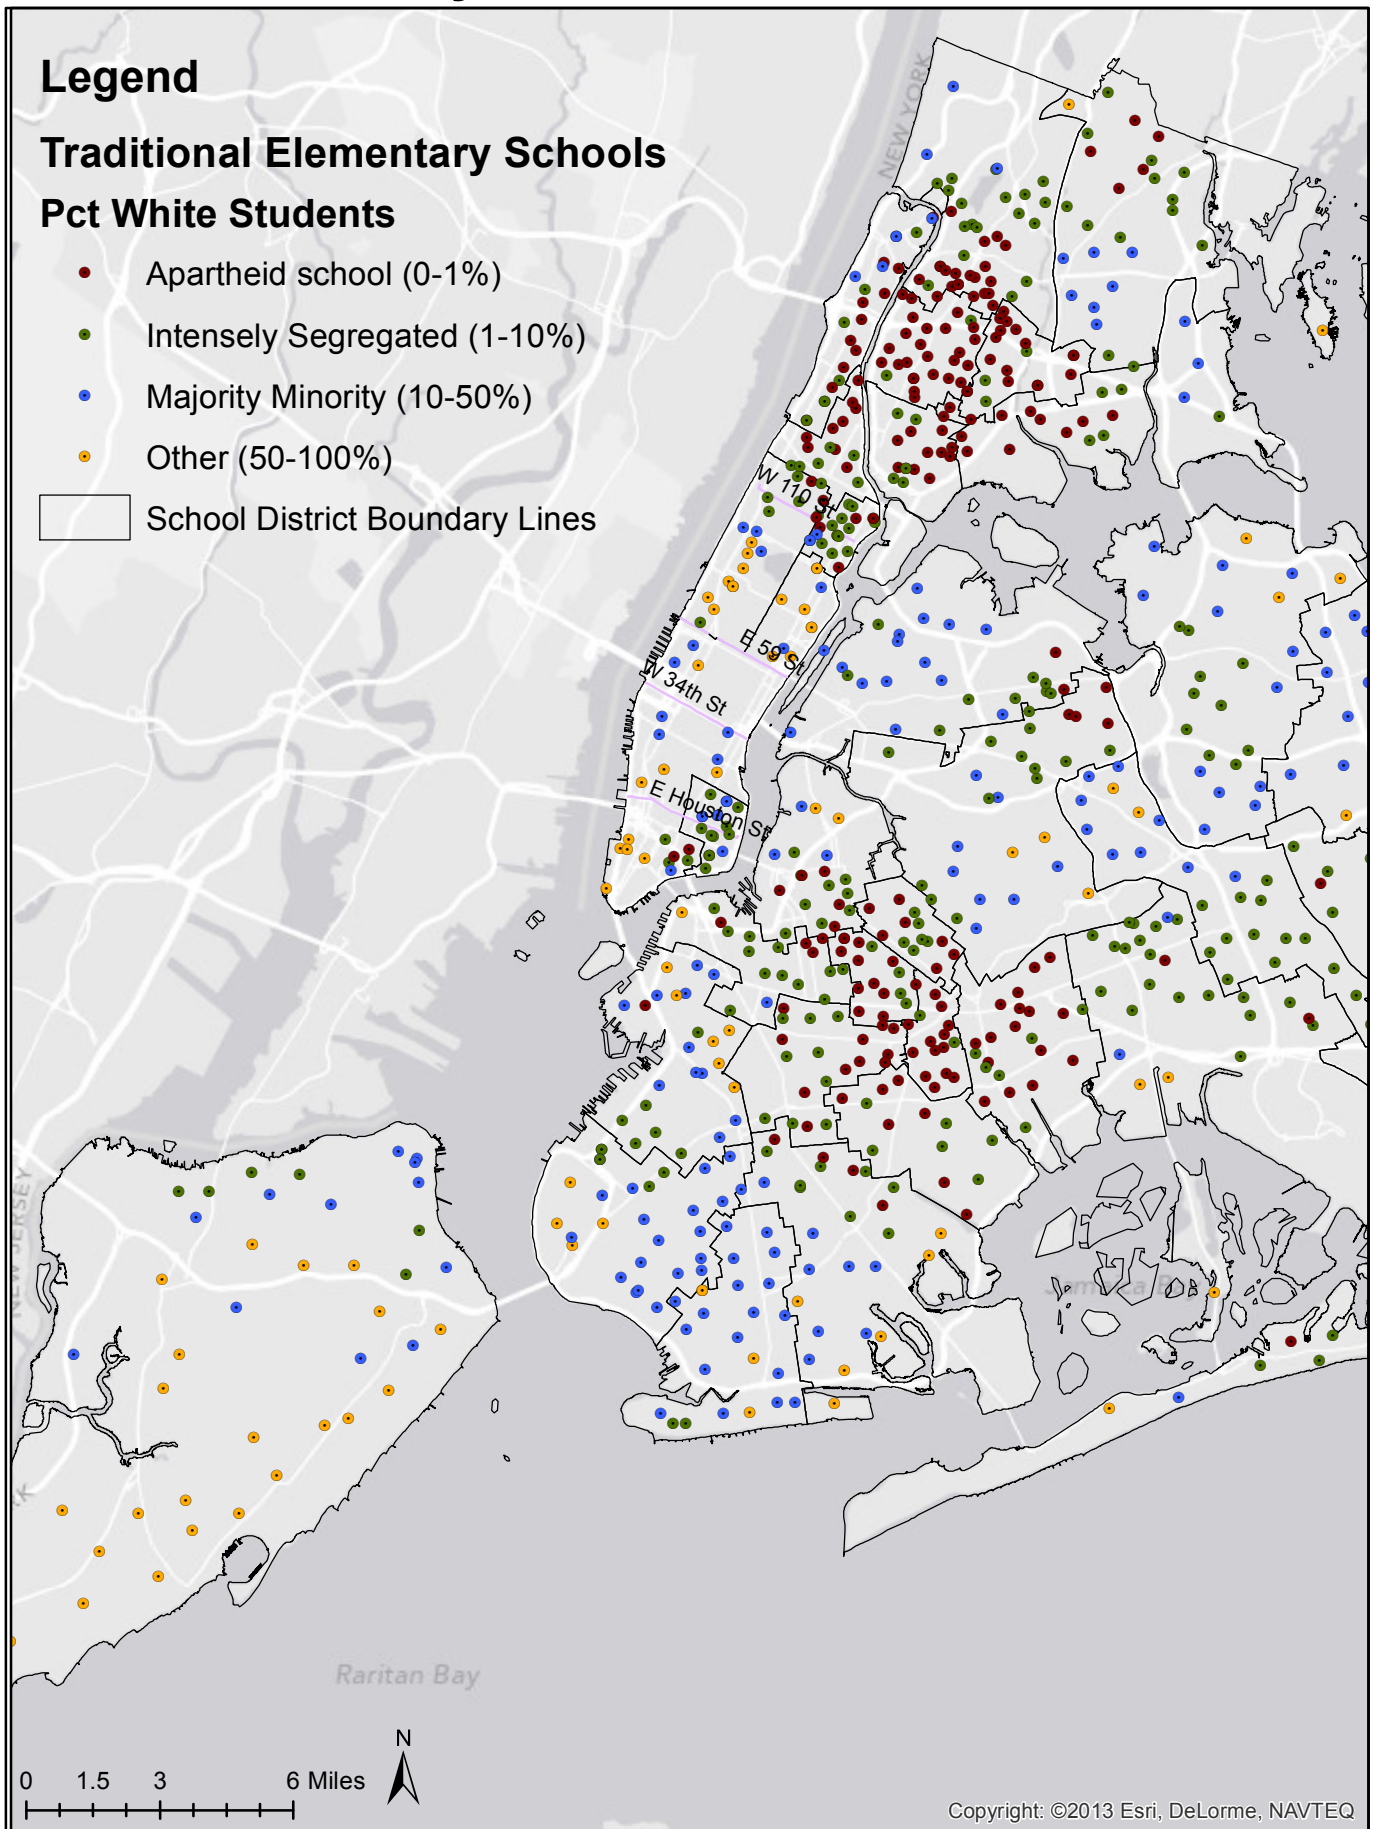

Minority Concentration of Elementary Schools in NYC, 2010-2011

Minority Concentration of Elementary Schools in NYC, 2010-2011

Minority Concentration of Charter Elementary Schools in NYC, 2010-2011

Minority Concentration of Charter Elementary Schools in NYC, 2010-2011

Minority Concentration of Traditional Elementary Schools in NYC, 2010-2011

Minority Concentration of Traditional Elementary Schools in NYC, 2010-2011

Minority Concentration of Public Schools in Erie County, 1989-1990