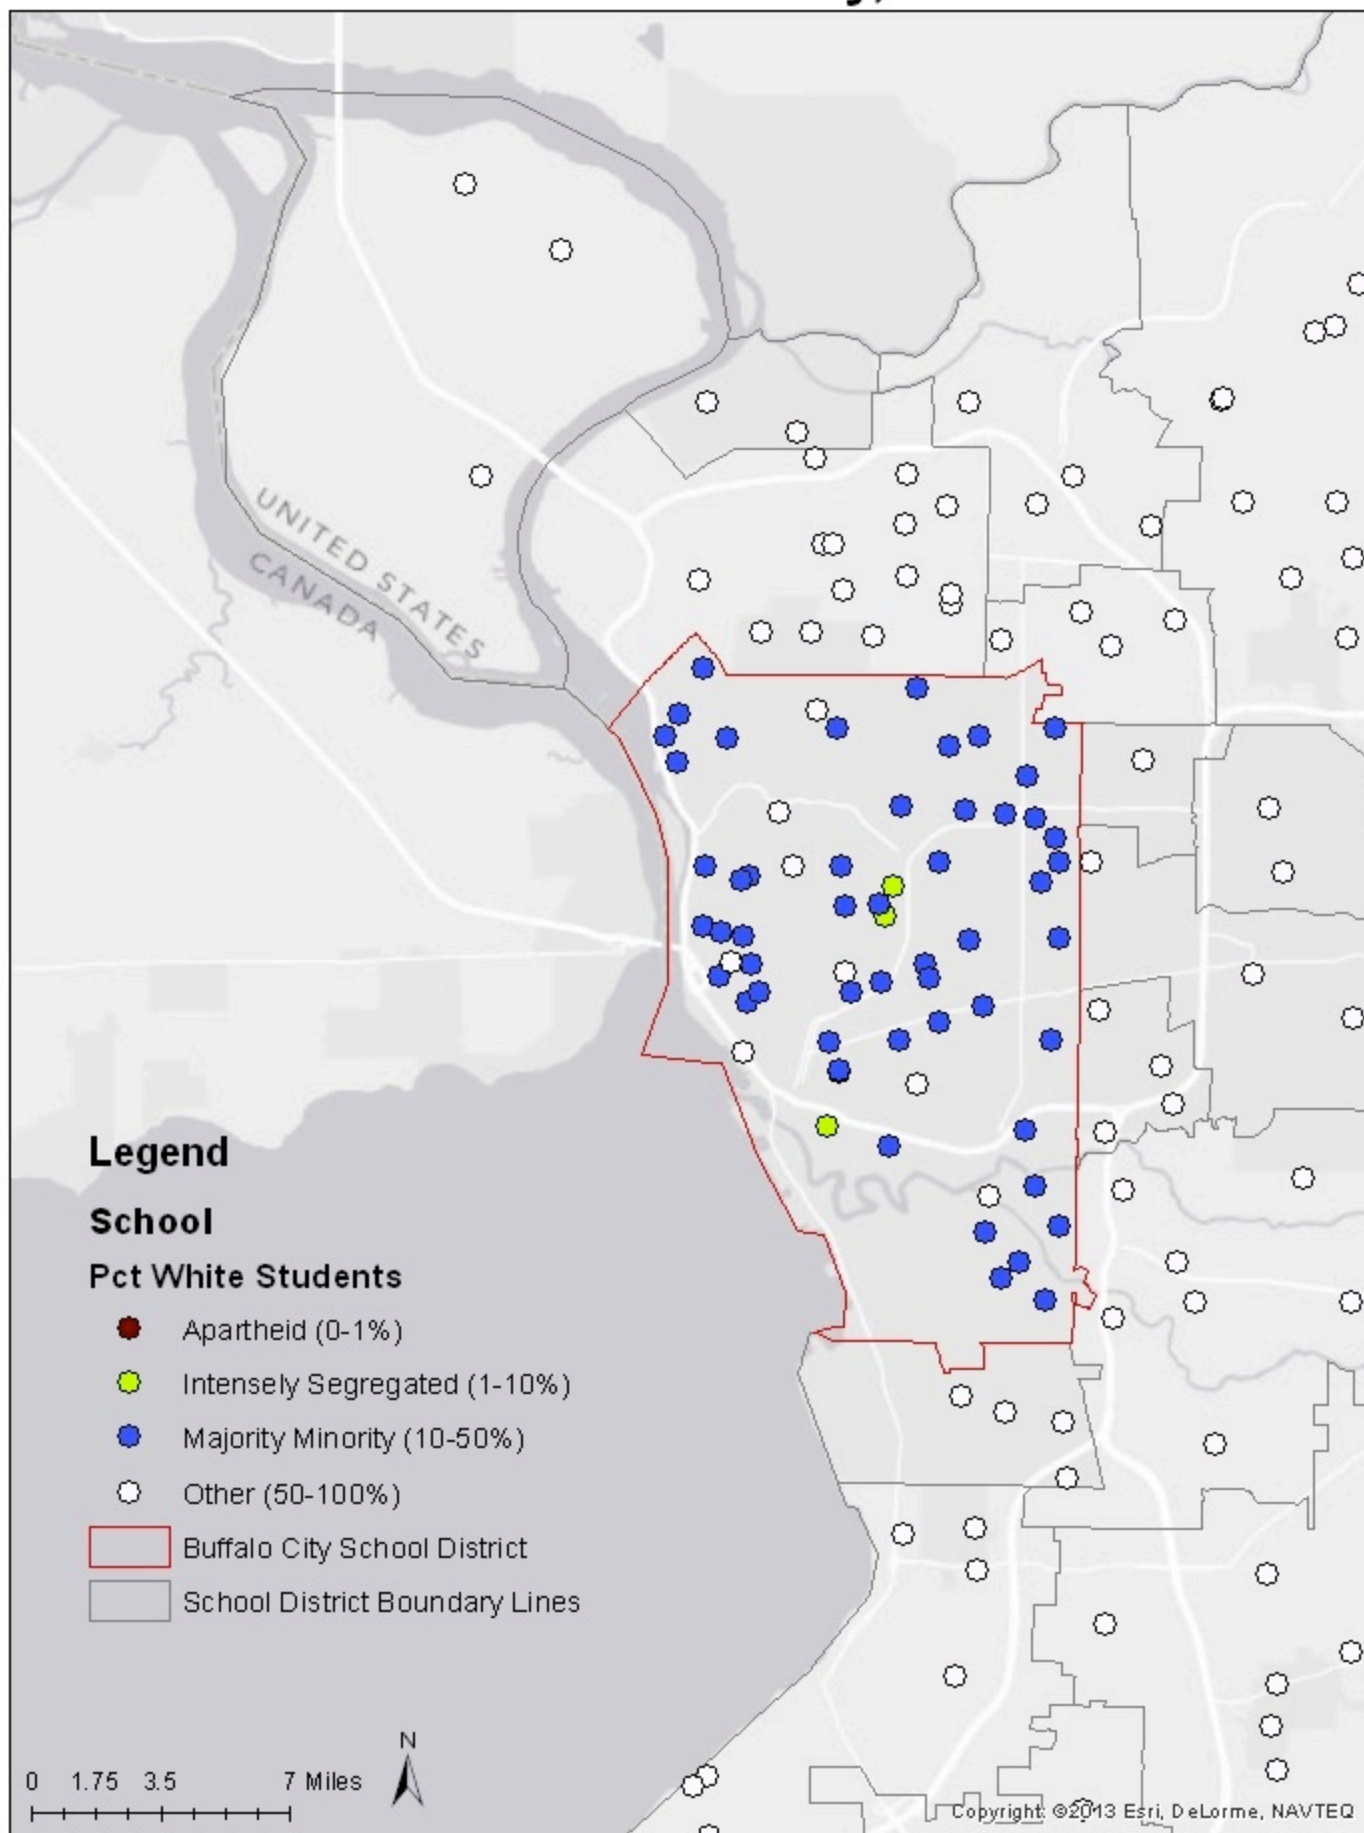

Minority Concentration of Elementary Schools in NYC, 2010-2011

Minority Concentration of Elementary Schools in NYC, 2010-2011

Minority Concentration of Charter Elementary Schools in NYC, 2010-2011

Minority Concentration of Charter Elementary Schools in NYC, 2010-2011

Minority Concentration of Traditional Elementary Schools in NYC, 2010-2011

Minority Concentration of Traditional Elementary Schools in NYC, 2010-2011

Minority Concentration of Public Schools in Erie County, 1989-1990

Minority Concentration of Public Schools in Erie County, 1989-1990

Minority Concentration of Public Schools in Erie County, 2010-2011

Minority Concentration of Public Schools in Erie County, 2010-2011