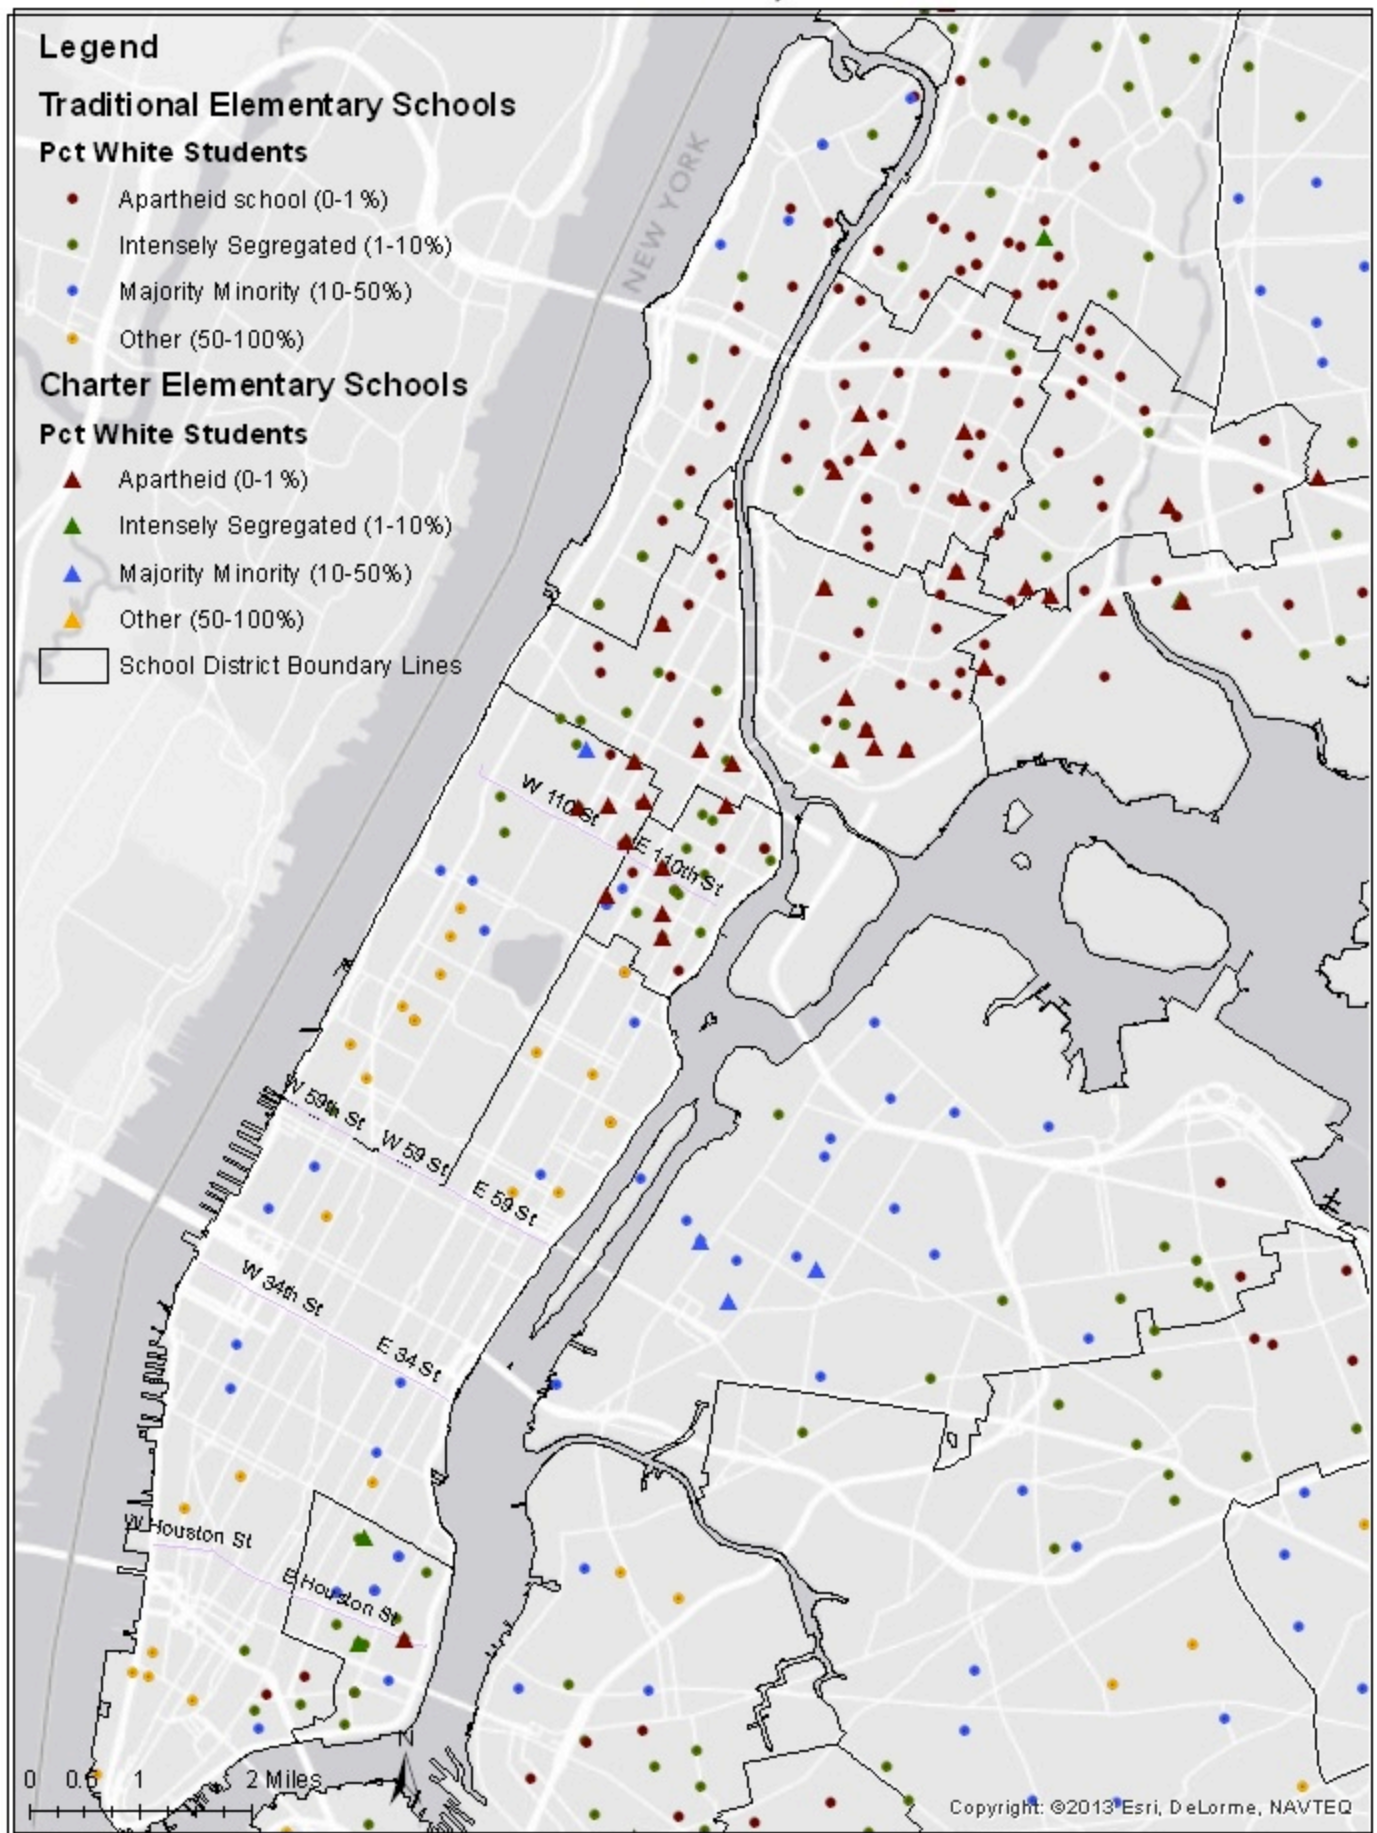

Minority Concentration of Elementary Schools in NYC, 2010-2011

Minority Concentration of Elementary Schools in NYC, 2010-2011

Minority Concentration of Charter Elementary Schools in NYC, 2010-2011

Minority Concentration of Charter Elementary Schools in NYC, 2010-2011

Minority Concentration of Traditional Elementary Schools in NYC, 2010-2011

Minority Concentration of Traditional Elementary Schools in NYC, 2010-2011

Minority Concentration of Public Schools in Erie County, 1989-1990