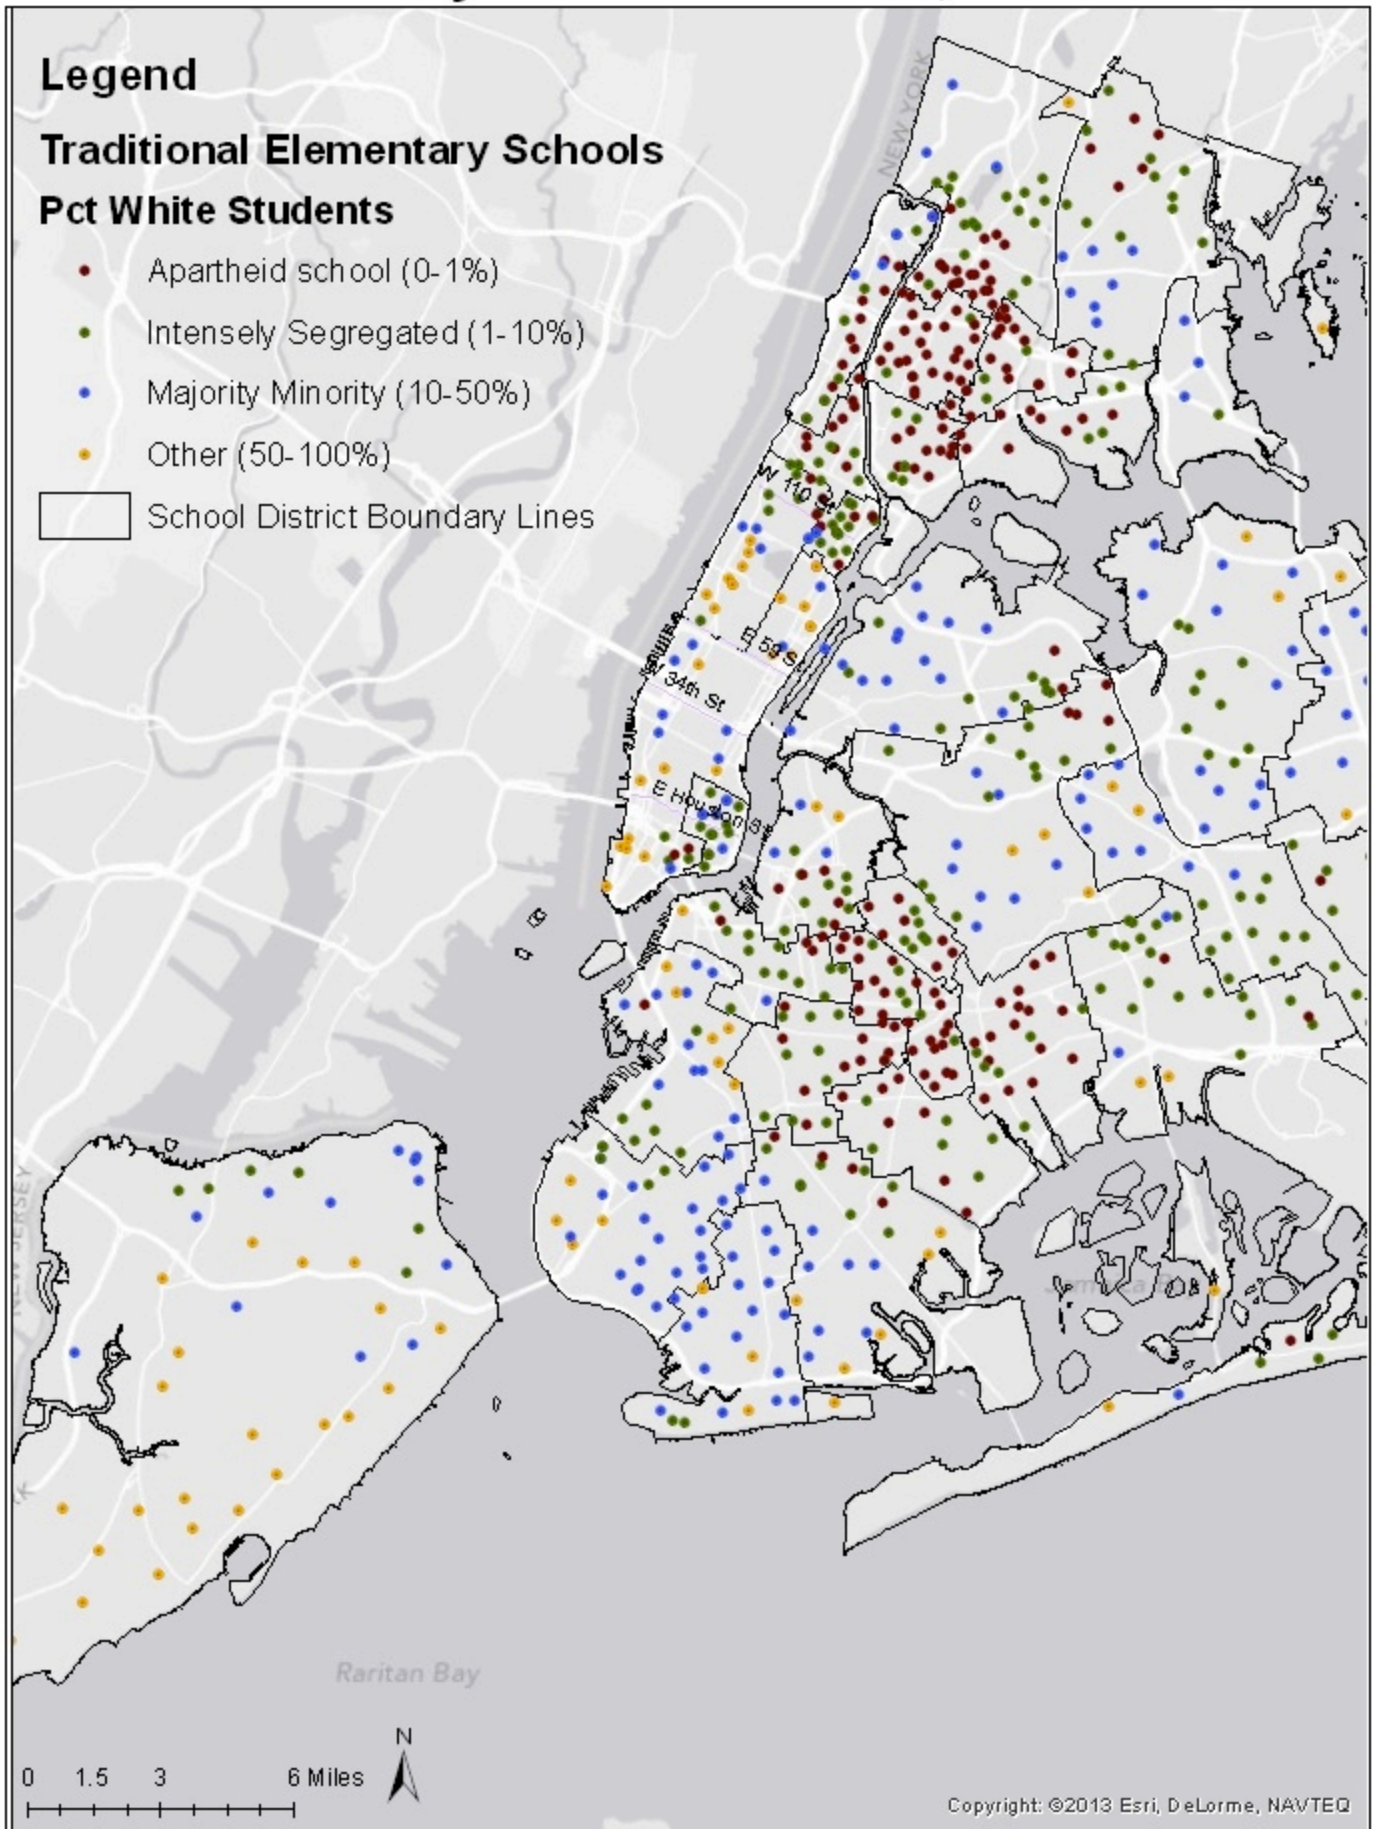

Minority Concentration of Elementary Schools in NYC, 2010-2011

Minority Concentration of Elementary Schools in NYC, 2010-2011

Minority Concentration of Charter Elementary Schools in NYC, 2010-2011

Minority Concentration of Charter Elementary Schools in NYC, 2010-2011

Minority Concentration of Traditional Elementary Schools in NYC, 2010-2011

Minority Concentration of Traditional Elementary Schools in NYC, 2010-2011

Minority Concentration of Public Schools in Erie County, 1989-1990