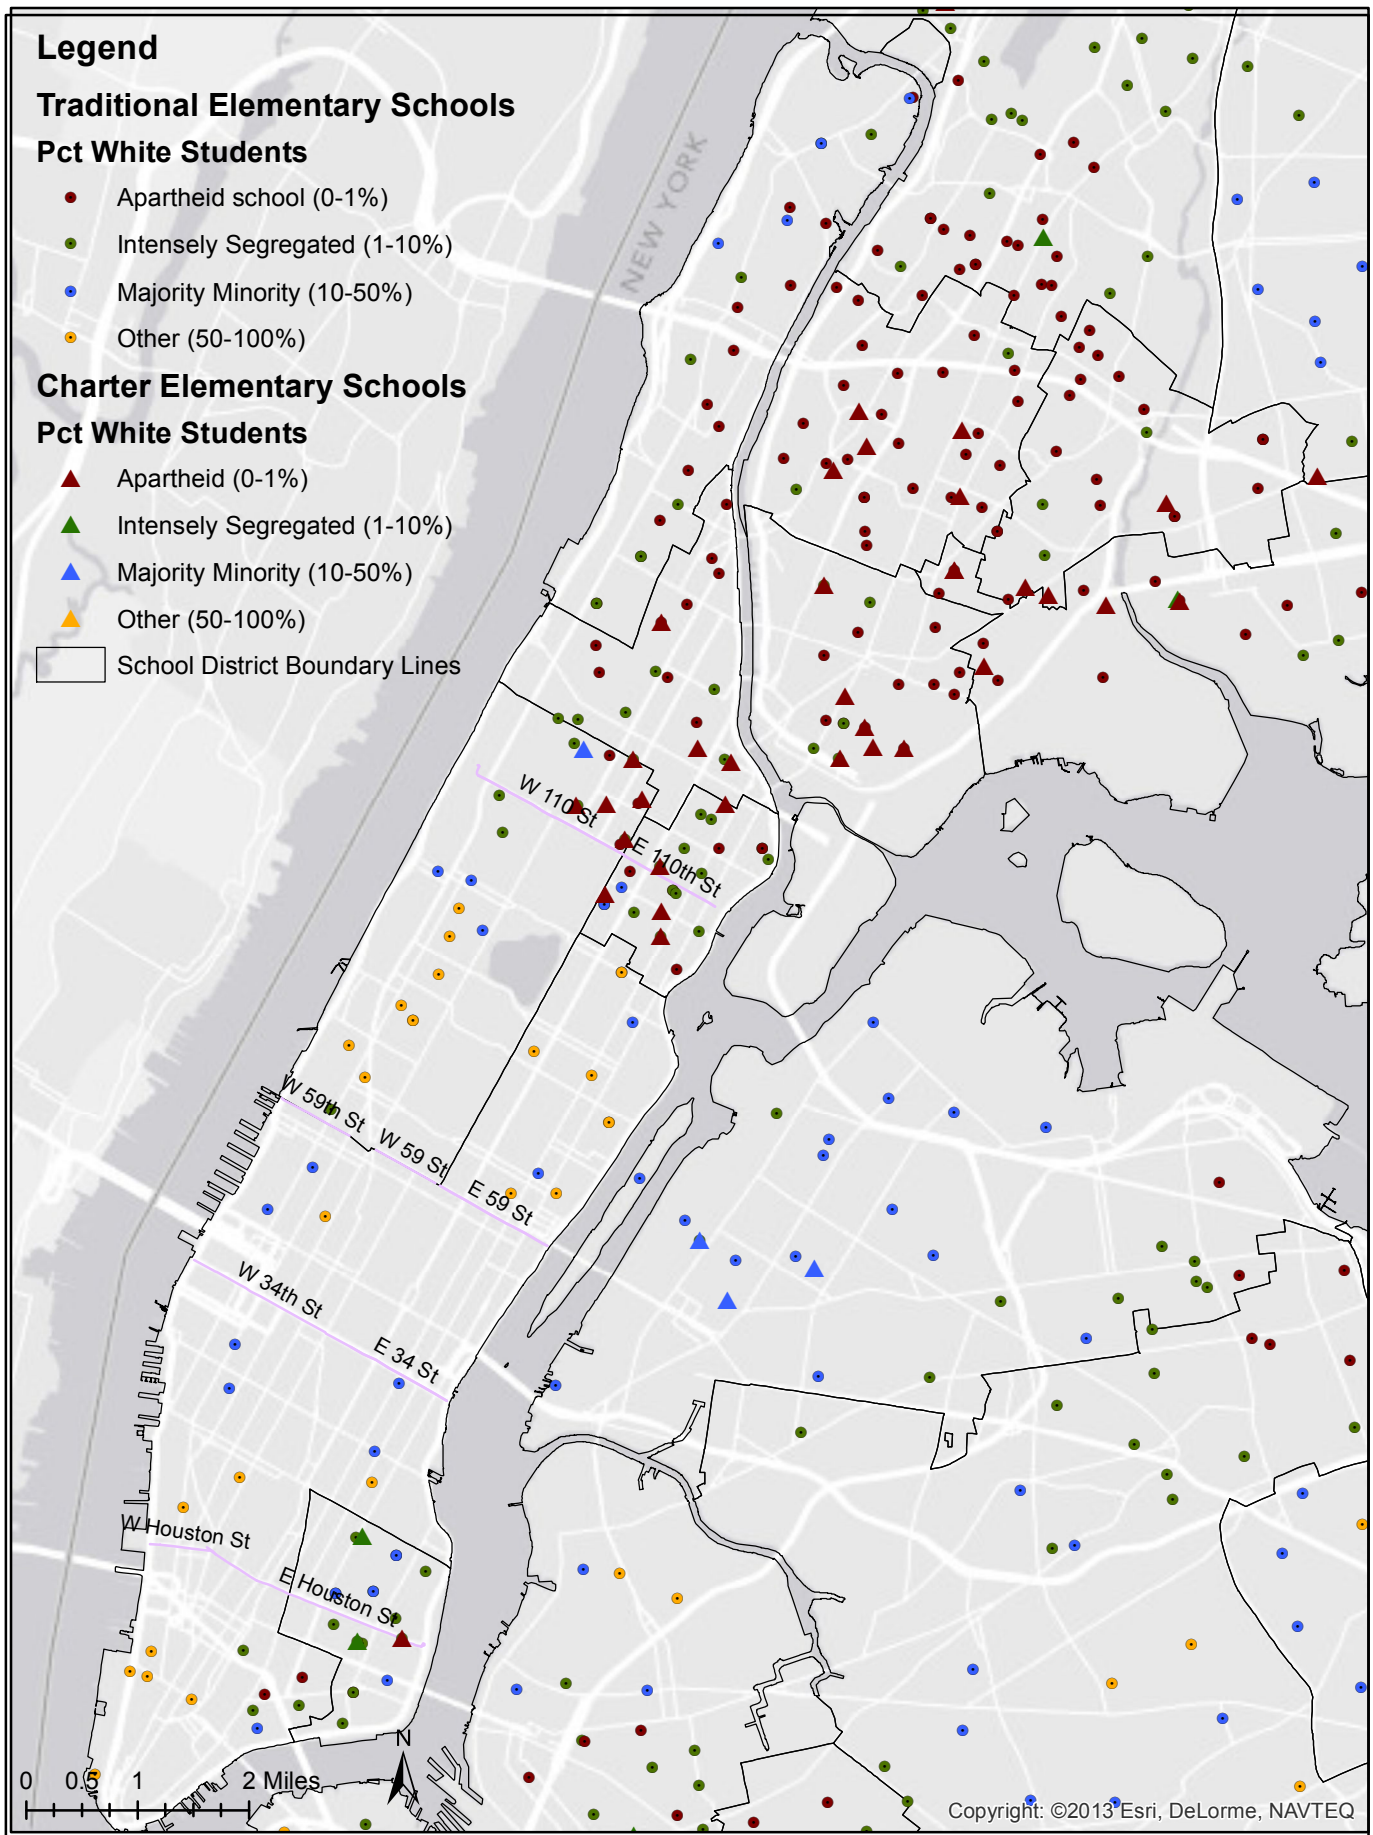

Minority Concentration of Elementary Schools in NYC, 2010-2011

Minority Concentration of Elementary Schools in NYC, 2010-2011

Minority Concentration of Charter Elementary Schools in NYC, 2010-2011

Minority Concentration of Charter Elementary Schools in NYC, 2010-2011

Minority Concentration of Traditional Elementary Schools in NYC, 2010-2011

Minority Concentration of Traditional Elementary Schools in NYC, 2010-2011

Minority Concentration of Public Schools in Erie County, 1989-1990

Minority Concentration of Public Schools in Erie County, 1989-1990

Minority Concentration of Public Schools in Erie County, 2010-2011

Minority Concentration of Public Schools in Erie County, 2010-2011