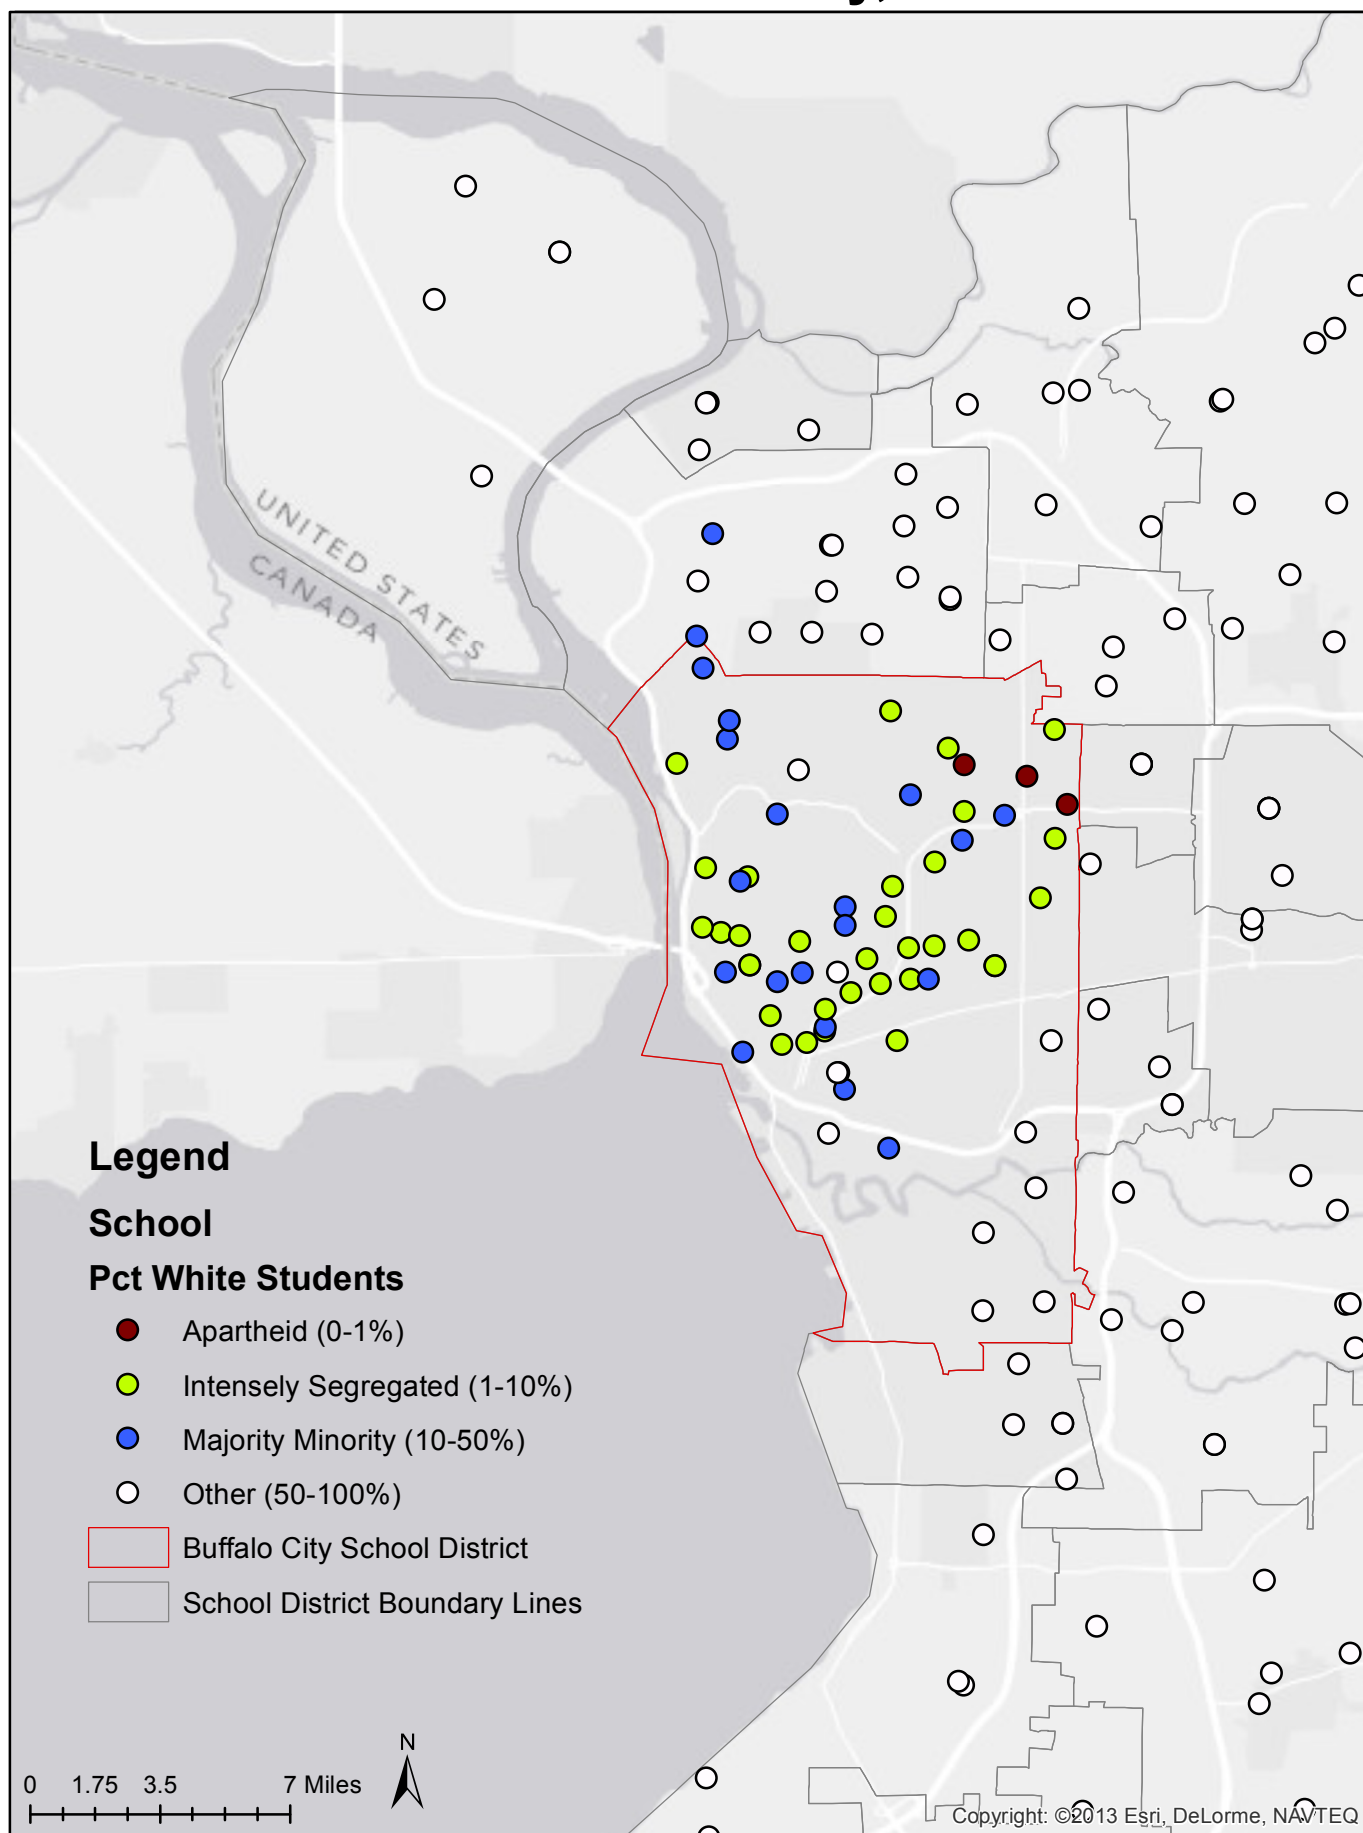

Minority Concentration of Elementary Schools in NYC, 2010-2011

Minority Concentration of Elementary Schools in NYC, 2010-2011

Minority Concentration of Charter Elementary Schools in NYC, 2010-2011

Minority Concentration of Charter Elementary Schools in NYC, 2010-2011

Minority Concentration of Traditional Elementary Schools in NYC, 2010-2011

Minority Concentration of Traditional Elementary Schools in NYC, 2010-2011

Minority Concentration of Public Schools in Erie County, 1989-1990

Minority Concentration of Public Schools in Erie County, 1989-1990

Minority Concentration of Public Schools in Erie County, 2010-2011

Minority Concentration of Public Schools in Erie County, 2010-2011